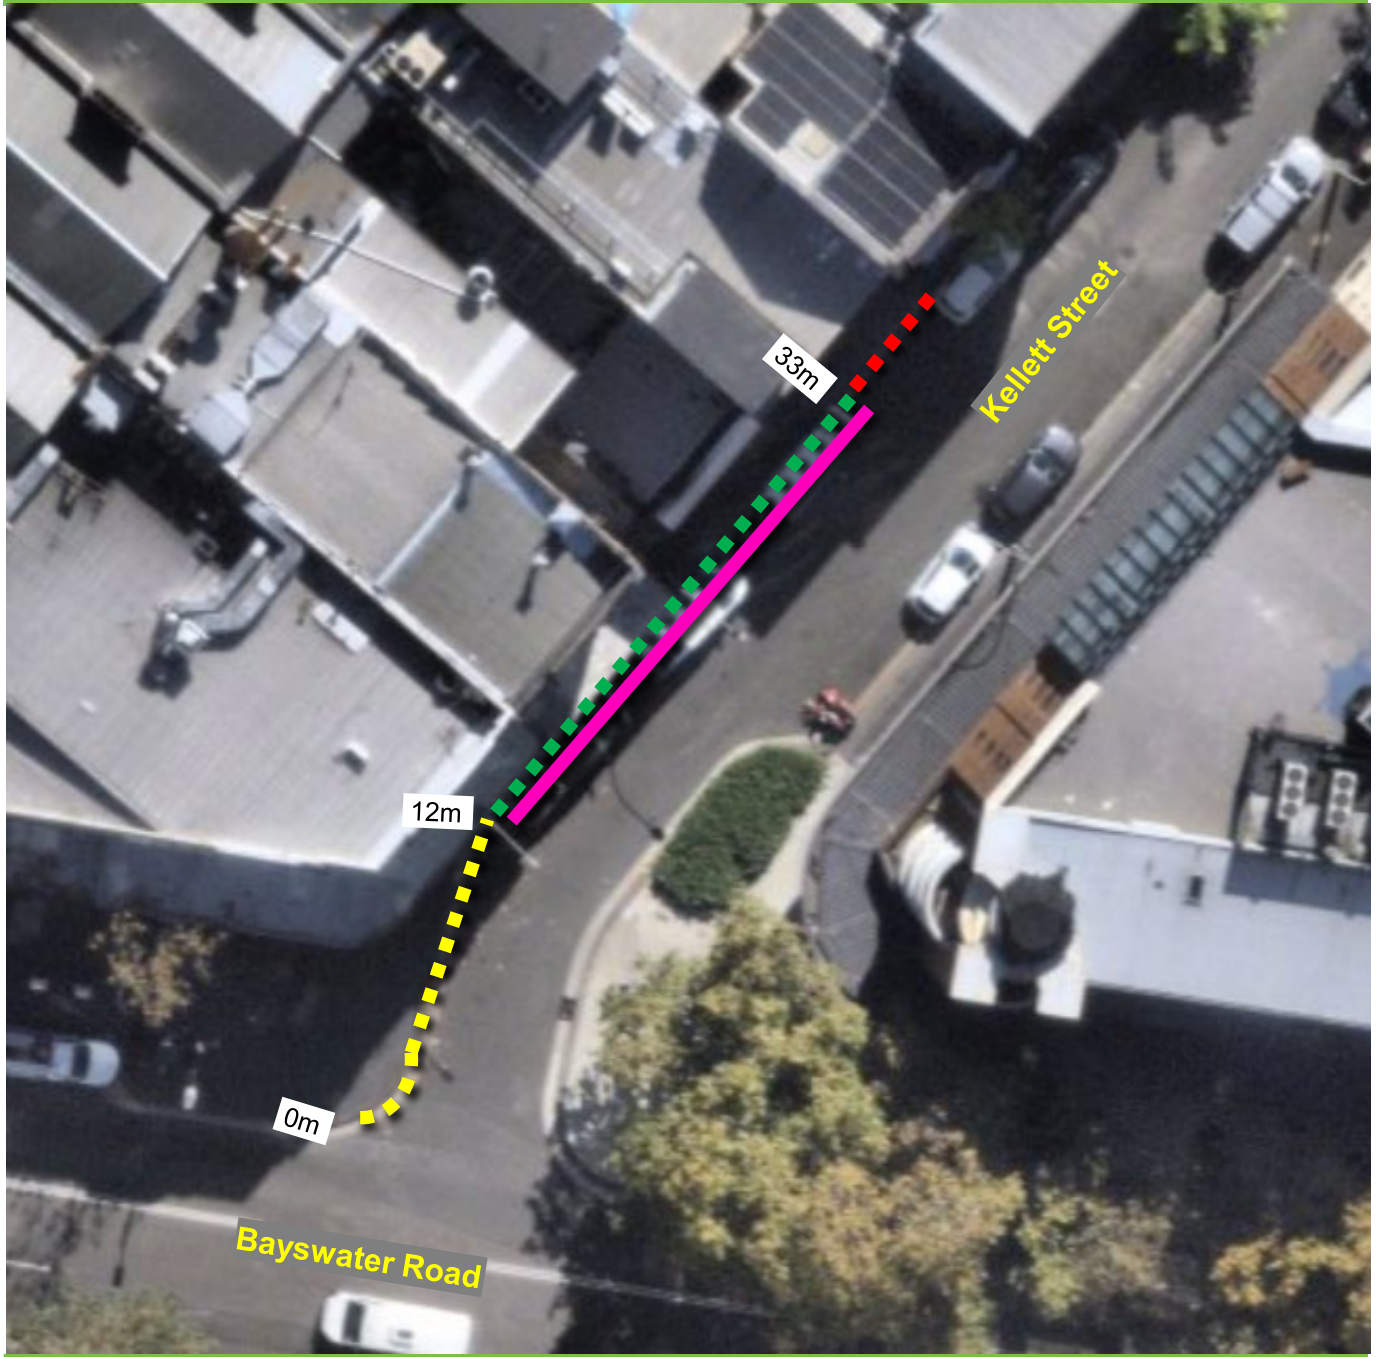

Bayswater Road, Potts Point Proposed parking changes

| | | | | |
|--|-----------------|---|-----------------|---|
|  No Stopping | Existing |  1P Ticket 8am - 10pm Mon-Fri Permit Holders Excepted Area 19 | Proposed |  1P Ticket Permit Holders Excepted All Other Times |
|  Loading Zone 7am - 6pm Mon-Fri 7 - 10am Sat | |  Bus Zone | | No Parking (Pick Up & Set Down Area) 9pm-Midnight Fri & Sat Midnight-6am Sat & Sun |
| 2P Ticket 6 - 10pm Mon-Fri 10am - 10pm Sat 8am - 10pm Sun & Public Holidays | | | | |

Kellett Street, Potts Point Proposed parking changes

| Existing | | Proposed |
|---|--|---|
|  No Stopping |  Loading Zone 8.30am - 6pm Mon-Fri 8.30 - 9am Sat |  Loading Zone 6am - 6pm Mon-Fri 6 - 10am Sat |
|  No Parking (Driveway) | No Stopping Fri 9pm - Sat 6am Sat 9pm - Sat 6am Taxis Excepted 1 Minute Limit | 4P Ticket 6 - 10pm Mon-Fri 10am - 10pm Sat 8am - 10pm Sun and Public Holidays |